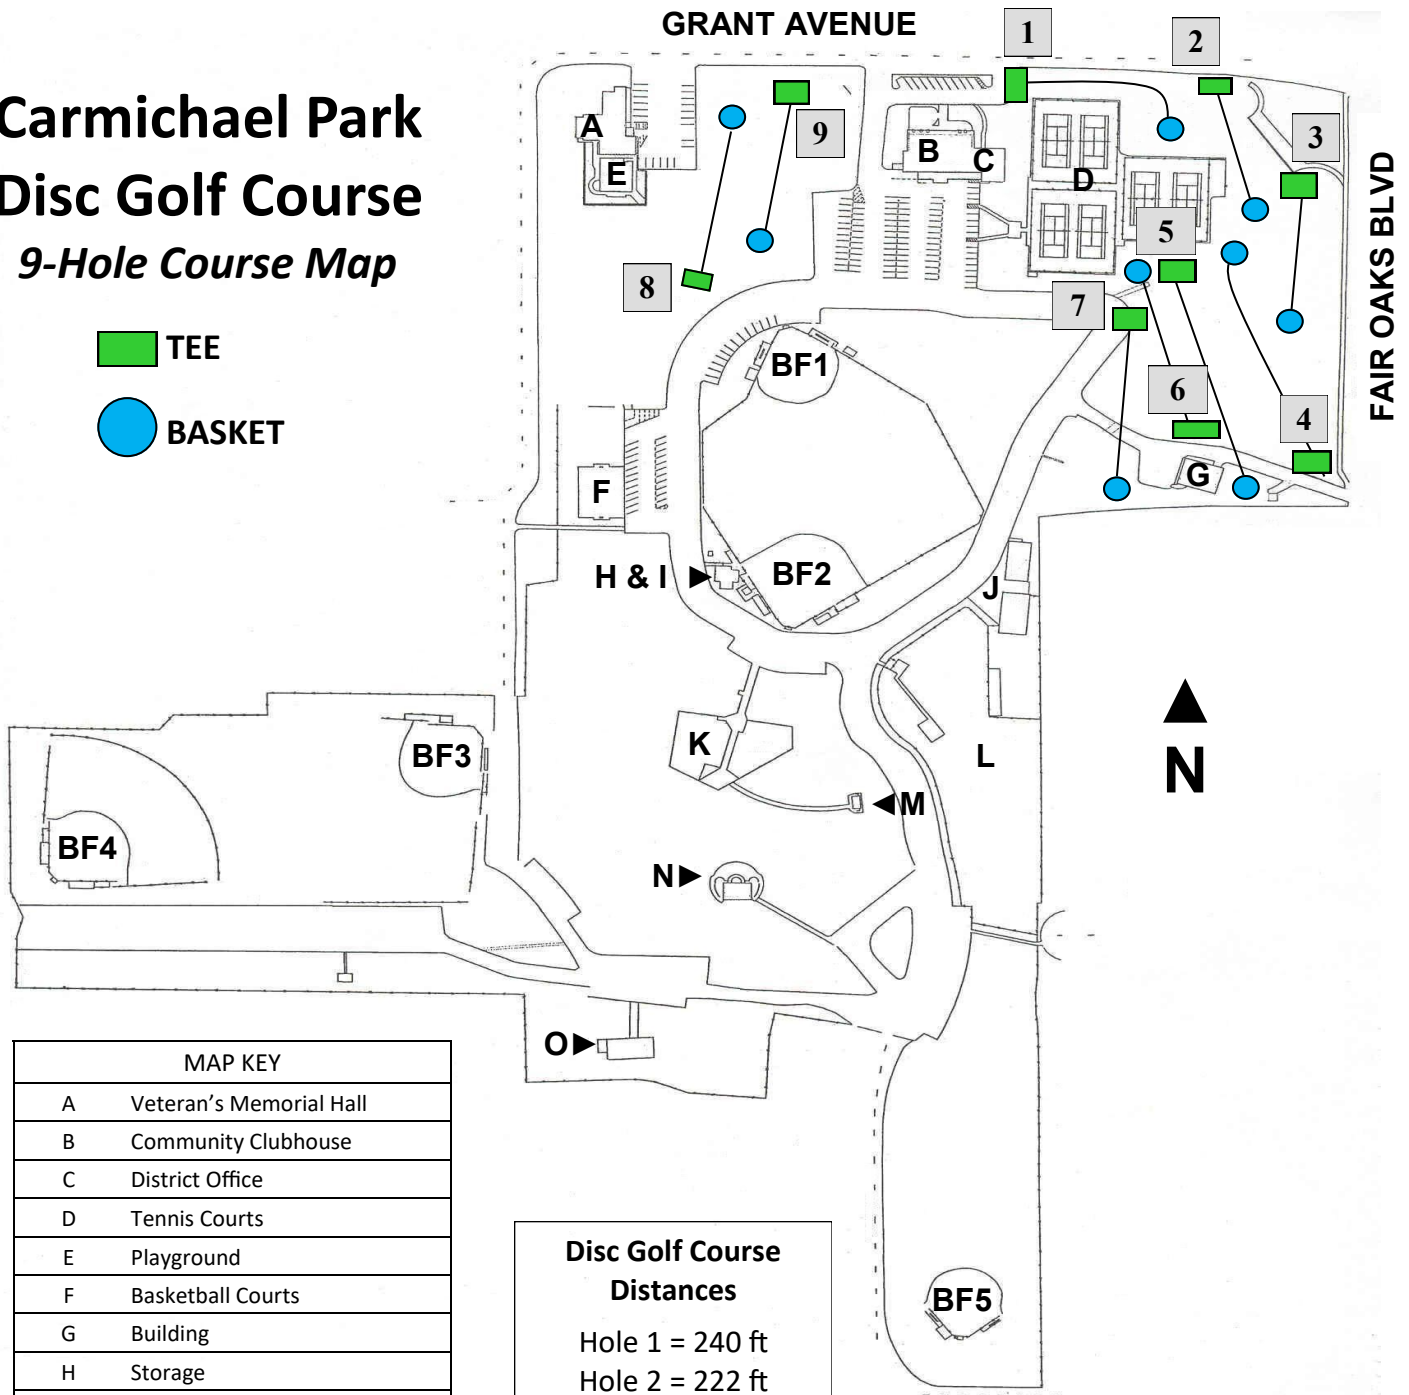

# Carmichael Park Disc Golf Course 9-Hole Course Map

MAP KEY	
A	Veteran's Memorial Hall
B	Community Clubhouse
C	District Office
D	Tennis Courts
E	Playground
F	Basketball Courts
G	Building
H	Storage
I	CGS Concession
J	Maintenance Shop
K	Playground
L	Dog Park
M	Restrooms
N	Daniel Bishop Band Shell
O	Picnic Shelter
BF	Ball Fields

Disc Golf Course Distances
Hole 1 = 240 ft
Hole 2 = 222 ft
Hole 3 = 212 ft
Hole 4 = 302 ft
Hole 5 = 362 ft
Hole 6 = 241ft
Hole 7 = 250 ft
Hole 8 = 270 ft
Hole 9 = 300 ft