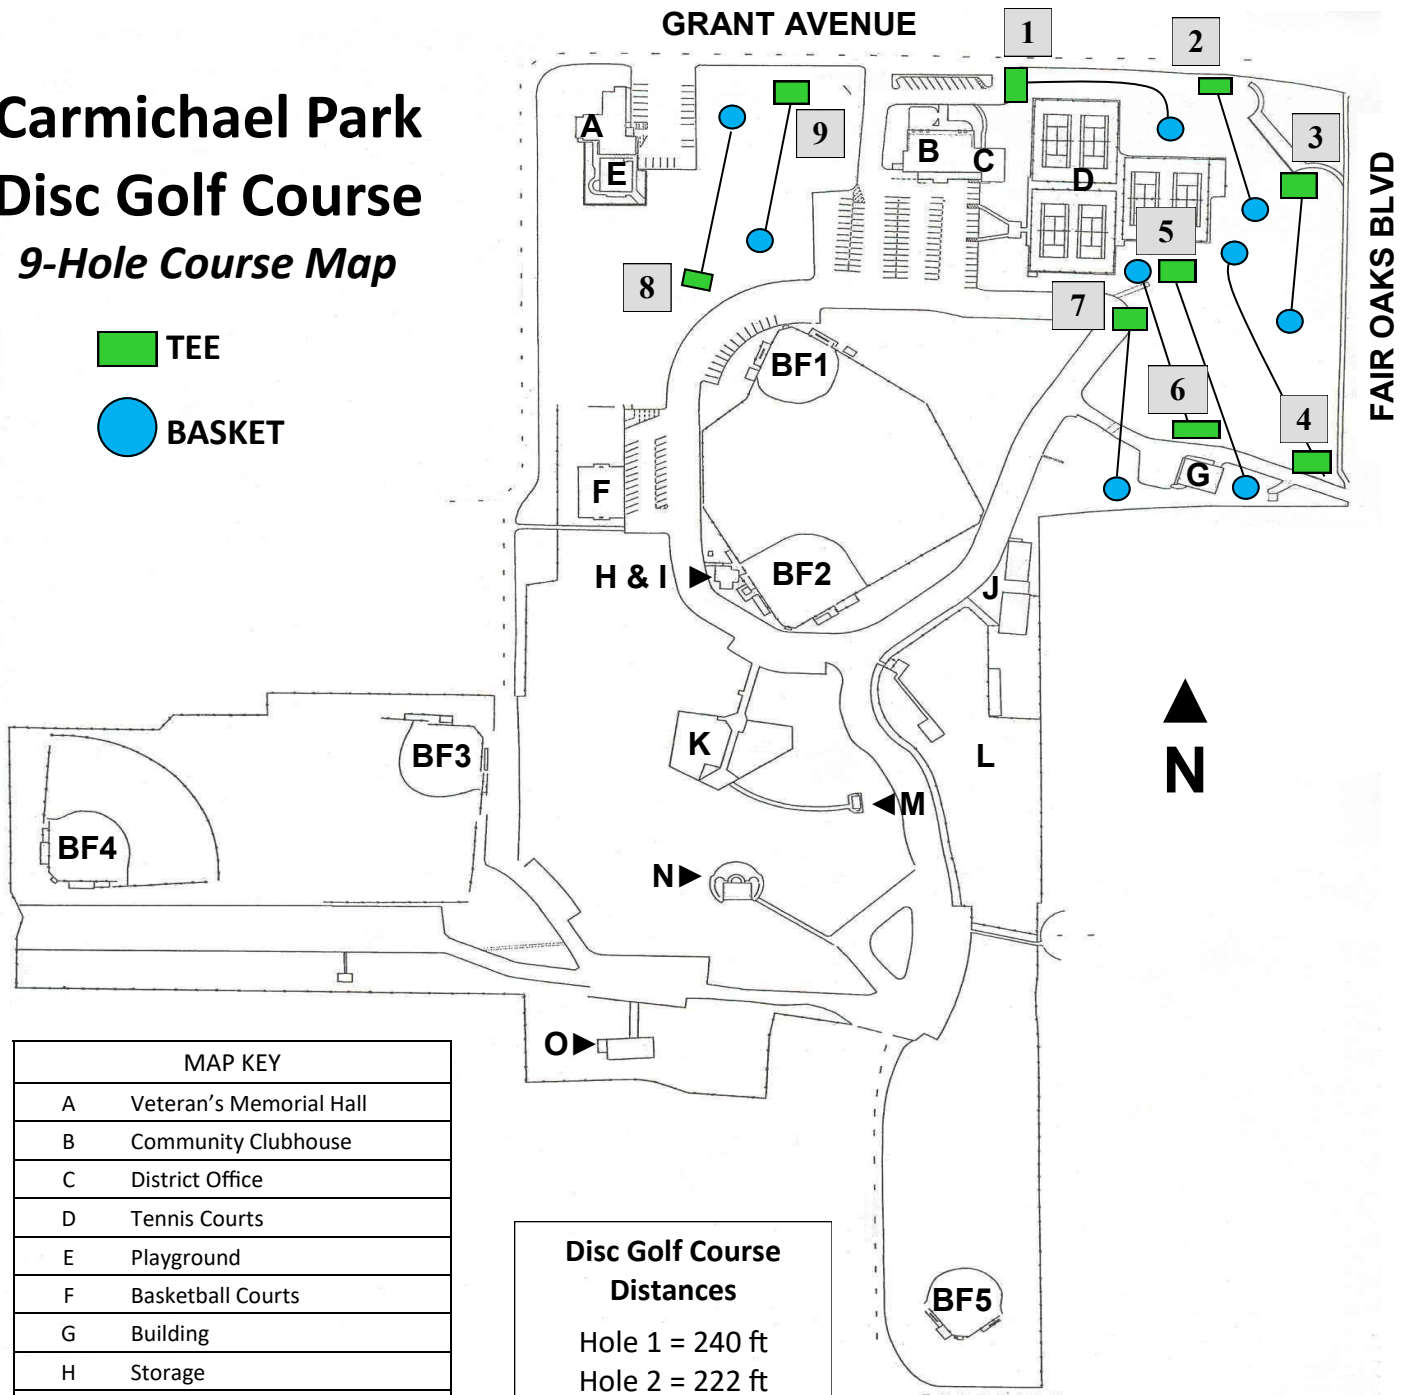

Carmichael Park Disc Golf Course

9-Hole Course Map

MAP KEY	
A	Veteran's Memorial Hall
B	Community Clubhouse
C	District Office
D	Tennis Courts
E	Playground
F	Basketball Courts
G	Building
H	Storage
I	CGS Concession
J	Maintenance Shop
K	Playground
L	Dog Park
M	Restrooms
N	Daniel Bishop Band Shell
O	Picnic Shelter
BF	Ball Fields

Disc Golf Course Distances

- Hole 1 = 240 ft
- Hole 2 = 222 ft
- Hole 3 = 212 ft
- Hole 4 = 302 ft
- Hole 5 = 362 ft
- Hole 6 = 241ft
- Hole 7 = 250 ft
- Hole 8 = 270 ft
- Hole 9 = 300 ft