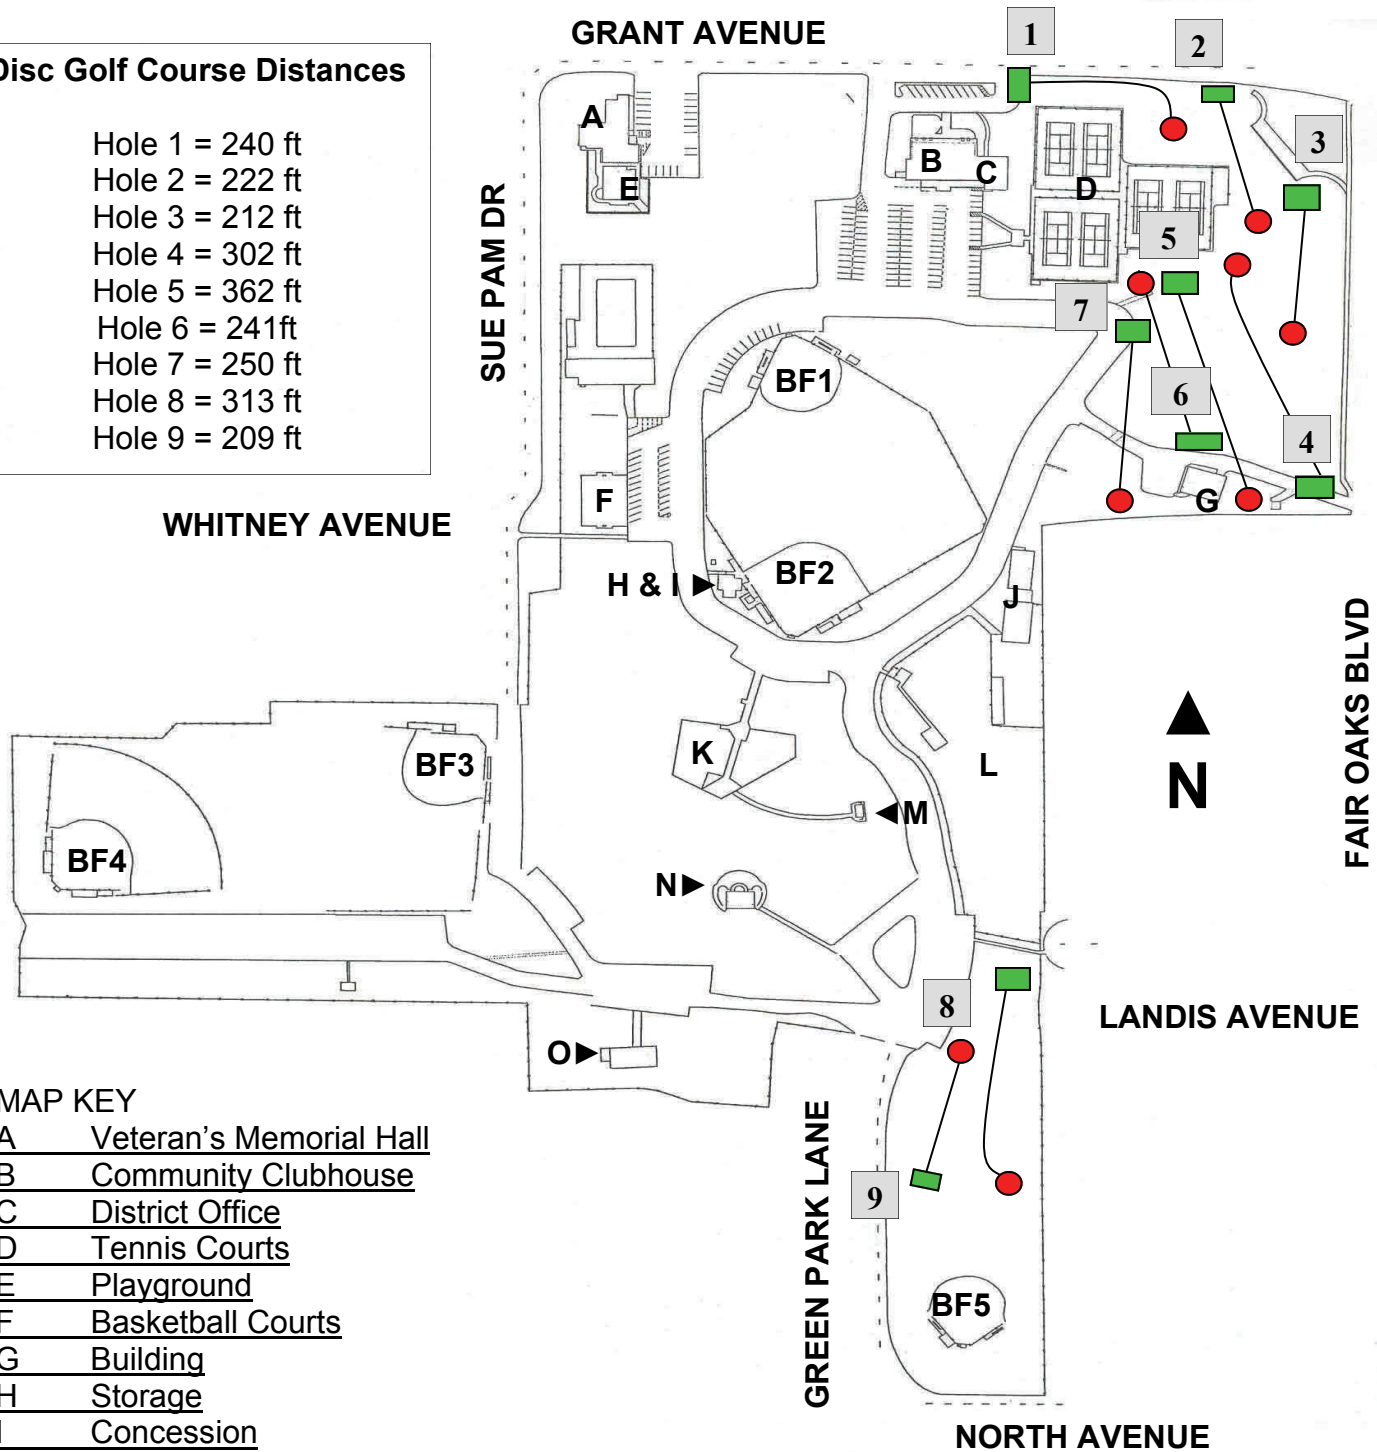

Disc Golf Course Distances

Hole 1 = 240 ft
Hole 2 = 222 ft
Hole 3 = 212 ft
Hole 4 = 302 ft
Hole 5 = 362 ft
Hole 6 = 241ft
Hole 7 = 250 ft
Hole 8 = 313 ft
Hole 9 = 209 ft

- MAP KEY**
- A Veteran's Memorial Hall
 - B Community Clubhouse
 - C District Office
 - D Tennis Courts
 - E Playground
 - F Basketball Courts
 - G Building
 - H Storage
 - I Concession
 - J Maintenance Shop
 - K Playgrounds
 - L Dog Park
 - M Restrooms
 - N Daniel Bishop Band Shell
 - O Picnic Shelter
 - BF Ball Fields

9 Hole Disc Golf Course